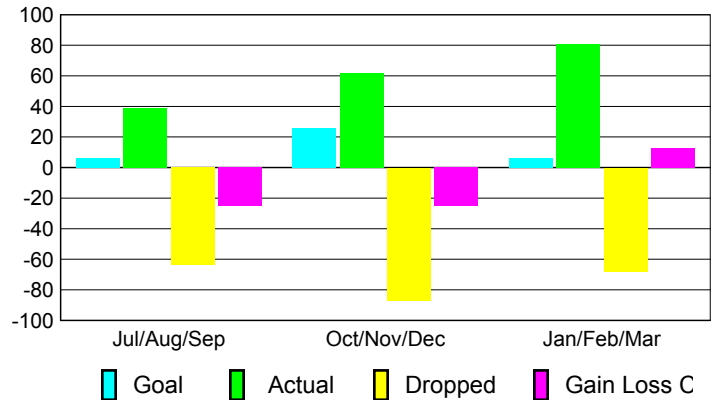

Membership Results 2008-2009

Goal, New, Dropped, Gain/Loss