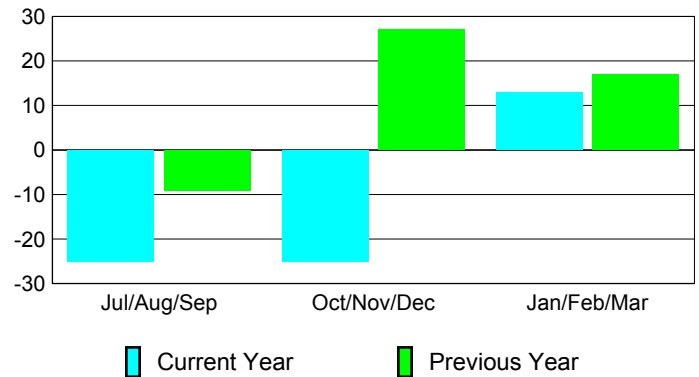

Membership Results 2008-2009

Membership 2007-2008

Month	Net Memb Goal	Actual New Memb	Actual Dropped Memb	Gain/Loss of Memb	Gain/Loss of Memb
Jul/Aug/Sep	6	39	-64	-25	-9
Oct/Nov/Dec	26	62	-87	-25	27
Jan/Feb/Mar	6	81	-68	13	17
Totals	38	182	-219	-37	35

Membership Results 2008-2009

Goal, New, Dropped, Gain/Loss

Comparison of Membership Gain/Loss

Current Year Compared to the Previous Year

Gender Comparison 2008-2009